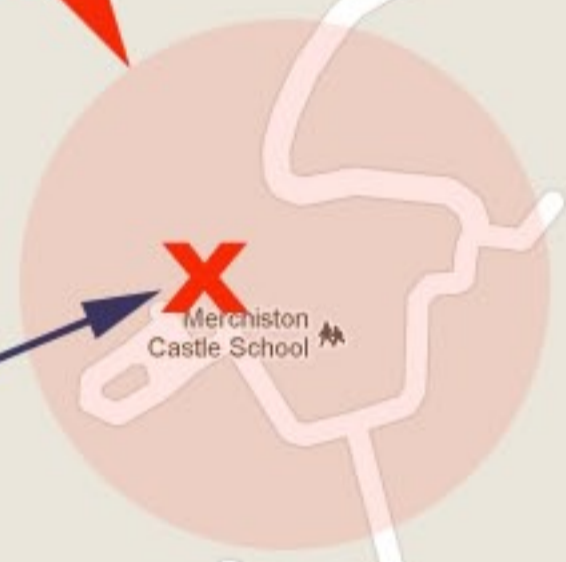

Merchiston Castle School, 294 Colinton Road, Edinburgh, EH13 0PU

Jan: 15, 29 | Feb: 5, 12, 19, 26 | March: 4, 11, 25 | April: 1, 15

11:30 am to 1:30pm (except 15 Jan which starts at 11:00am)

27

10

main entrance

nets are in the sports hall behind (and to the left of) the main building